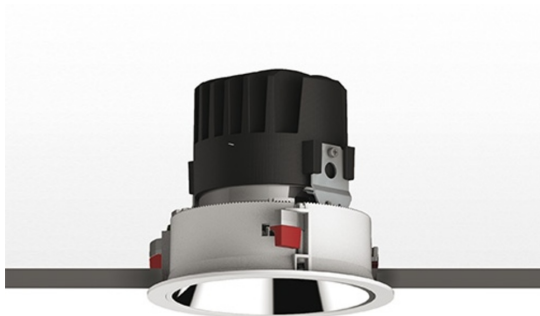

# Everything 150 - Round - Trim - 28° 3000K - White/Polished Metal

Ernesto Gismondi

IP 20/44 

## LUMINAIRE

- Watt: **24W**
- Voltage: **220-240 V**
- Delivered lumens output: **1893lm**
- CCT: **3000K**
- Efficiency: **69%**
- Efficacy: **78.86lm/W**
- CRI: **90**

## DESCRIPTION

Everything is an innovative range of professional recessed light fittings created to deliver a high lighting performance, with an eye on energy saving and excellent visual comfort. A complete, flexible product range, extremely versatile in its many applications and able to meet challenging lighting performance criteria.

## DIMENSIONS

- Diameter: **cm 15**
- Cutout diameter: **cm 13.6**
- Recessed depth: **cm 13.7**
- Rotation: **360°**
- Cutout shape: **Rounded**
- Weight: **kg 0.3**
- Glow Wire Test: **850°**