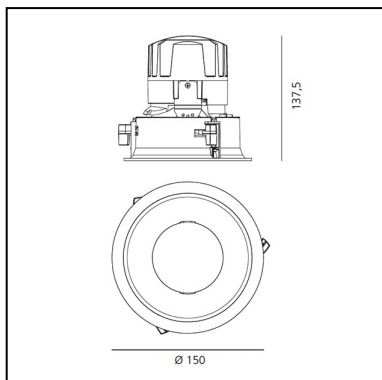

Everything 150 - Round - Trim - 46° 2700K - Black/Black

Ernesto Gismondi

IP 20/44 

LUMINAIRE

- Watt: **24W**
- Voltage: **220-240 V**
- Delivered lumens output: **1606lm**
- CCT: **2700K**
- Efficiency: **61%**
- Efficacy: **66.90lm/W**
- CRI: **90**

DIMENSIONS

- Diameter: **cm 15**
- Cutout diameter: **cm 13.6**
- Recessed depth: **cm 13.7**
- Rotation: **360°**
- Cutout shape: **Rounded**
- Weight: **kg 0.3**
- Glow Wire Test: **850°**

SOURCES INCLUDED