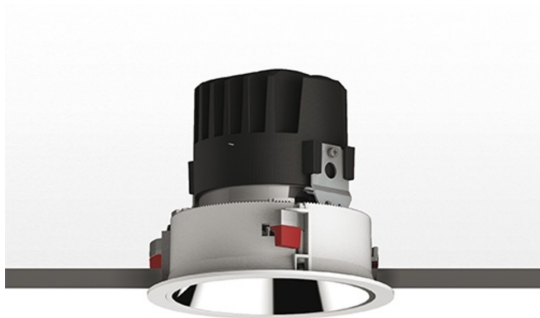

Everything 150 - Round - Trim - 46° 2700K - Black/Black

Ernesto Gismondi

IP 20/44 

LUMINAIRE

- Watt: **24W**
- Voltage: **220-240 V**
- Delivered lumens output: **1606lm**
- CCT: **2700K**
- Efficiency: **61%**
- Efficacy: **66.90lm/W**
- CRI: **90**

Notes

Driver 700mA SELV supplied separately.
APP Compatible version on request.

DESCRIPTION

Everything is an innovative range of professional recessed light fittings created to deliver a high lighting performance, with an eye on energy saving and excellent visual comfort. A complete, flexible product range, extremely versatile in its many applications and able to meet challenging lighting performance criteria.

APP Compatible version on request.

PRODUCT CODE: M323540

FEATURES

- Article Code: **M323540**
- Colour: **Black/Black**
- Installation: **Recessed**
- Material: **aluminium**
- Series: **Architectural Indoor**
- design by: **Ernesto Gismondi**

DIMENSIONS

- Diameter: **cm 15**
- Cutout diameter: **cm 13.6**
- Recessed depth: **cm 13.7**
- Rotation: **360°**
- Cutout shape: **Rounded**
- Weight: **kg 0.3**
- Glow Wire Test: **850°**

SOURCES INCLUDED