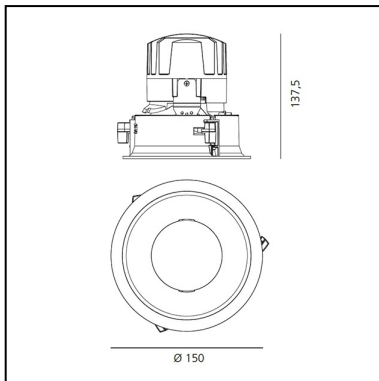

Everything 150 - Round - Trim - 46° 2700K - Silver/Black

Ernesto Gismondi

IP 20/44 

LUMINAIRE

- Watt: **24W**
- Voltage: **220-240 V**
- Delivered lumens output: **1606lm**
- CCT: **2700K**
- Efficiency: **61%**
- Efficacy: **66.90lm/W**
- CRI: **90**

DIMENSIONS

- Diameter: **cm 15**
- Cutout diameter: **cm 13.6**
- Recessed depth: **cm 13.7**
- Rotation: **360°**
- Cutout shape: **Rounded**
- Weight: **kg 0.3**
- Glow Wire Test: **850°**

SOURCES INCLUDED