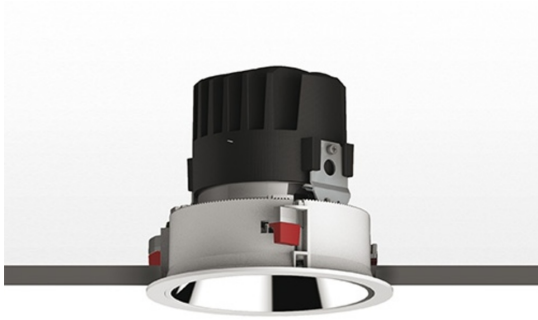

Everything 150 - Round - Trim - 46° 2700K - Silver/Black

Ernesto Gismondi

IP 20/44 

LUMINAIRE

- Watt: **24W**
- Voltage: **220-240 V**
- Delivered lumens output: **1606lm**
- CCT: **2700K**
- Efficiency: **61%**
- Efficacy: **66.90lm/W**
- CRI: **90**

Notes

Driver 700mA SELV supplied separately.
APP Compatible version on request.

DESCRIPTION

Everything is an innovative range of professional recessed light fittings created to deliver a high lighting performance, with an eye on energy saving and excellent visual comfort. A complete, flexible product range, extremely versatile in its many applications and able to meet challenging lighting performance criteria.

APP Compatible version on request.

PRODUCT CODE: M323560

FEATURES

- Article Code: **M323560**
- Colour: **Silver/Black**
- Installation: **Recessed**
- Material: **aluminium**
- Series: **Architectural Indoor**
- design by: **Ernesto Gismondi**

DIMENSIONS

- Diameter: **cm 15**
- Cutout diameter: **cm 13.6**
- Recessed depth: **cm 13.7**
- Rotation: **360°**
- Cutout shape: **Rounded**
- Weight: **kg 0.3**
- Glow Wire Test: **850°**

SOURCES INCLUDED