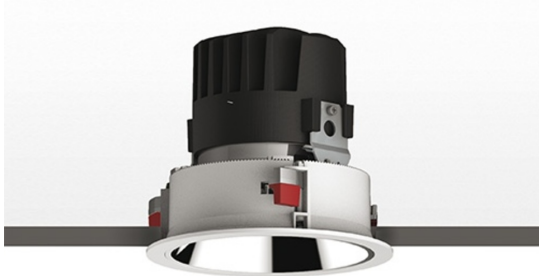

Everything 150 - Round - Trim - 46° 2700K - White/Black

Ernesto Gismondi

IP 20/44 

LUMINAIRE

- Watt: **24W**
- Voltage: **220-240 V**
- Delivered lumens output: **1606lm**
- CCT: **2700K**
- Efficiency: **61%**
- Efficacy: **66.90lm/W**
- CRI: **90**

Notes

Driver 700mA SELV supplied separately.
APP Compatible version on request.

DESCRIPTION

Everything is an innovative range of professional recessed light fittings created to deliver a high lighting performance, with an eye on energy saving and excellent visual comfort. A complete, flexible product range, extremely versatile in its many applications and able to meet challenging lighting performance criteria.

APP Compatible version on request.

PRODUCT CODE: M323520

FEATURES

- Article Code: **M323520**
- Colour: **White/Black**
- Installation: **Recessed**
- Material: **aluminium**
- Series: **Architectural Indoor**
- design by: **Ernesto Gismondi**

DIMENSIONS

- Diameter: **cm 15**
- Cutout diameter: **cm 13.6**
- Recessed depth: **cm 13.7**
- Rotation: **360°**
- Cutout shape: **Rounded**
- Weight: **kg 0.3**
- Glow Wire Test: **850°**

SOURCES INCLUDED