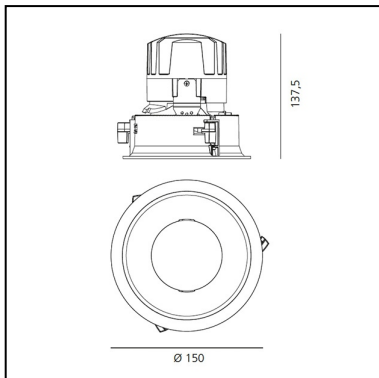

Everything 150 - Round - Trim - 46° 2700K - White/Black

Ernesto Gismondi

IP 20/44 

LUMINAIRE

- Watt: **24W**
- Voltage: **220-240 V**
- Delivered lumens output: **1606lm**
- CCT: **2700K**
- Efficiency: **61%**
- Efficacy: **66.90lm/W**
- CRI: **90**

DIMENSIONS

- Diameter: **cm 15**
- Cutout diameter: **cm 13.6**
- Recessed depth: **cm 13.7**
- Rotation: **360°**
- Cutout shape: **Rounded**
- Weight: **kg 0.3**
- Glow Wire Test: **850°**

SOURCES INCLUDED