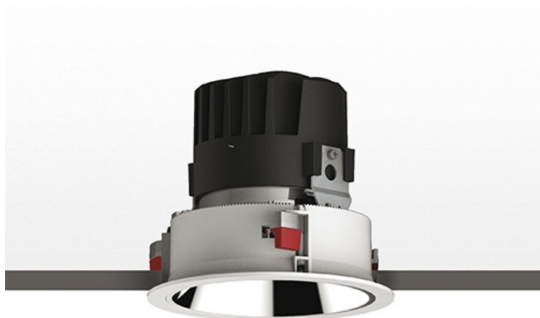

# Everything 150 - Round - Trim - 46° 3000K - Black/Black

Ernesto Gismondi

IP 20/44 

## LUMINAIRE

- Watt: **24W**
- Voltage: **220-240 V**
- Delivered lumens output: **1677lm**
- CCT: **3000K**
- Efficiency: **61%**
- Efficacy: **69.88lm/W**
- CRI: **90**

## DESCRIPTION

Everything is an innovative range of professional recessed light fittings created to deliver a high lighting performance, with an eye on energy saving and excellent visual comfort. A complete, flexible product range, extremely versatile in its many applications and able to meet challenging lighting performance criteria.  
APP Compatible version on request.

## DIMENSIONS

- Diameter: **cm 15**
- Cutout diameter: **cm 13.6**
- Recessed depth: **cm 13.7**
- Rotation: **360°**
- Cutout shape: **Rounded**
- Weight: **kg 0.3**
- Glow Wire Test: **850°**