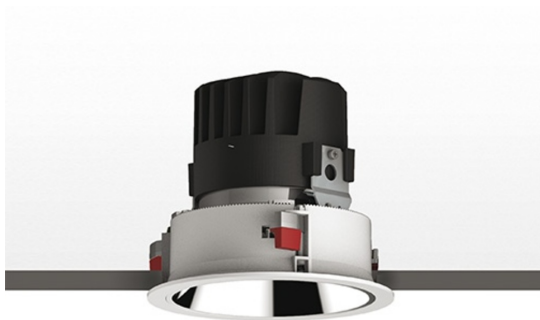

Everything 150 - Round - Trim - 46° 3000K - White/Black

Ernesto Gismondi

IP 20/44 

LUMINAIRE

- Watt: **24W**
- Voltage: **220-240 V**
- Delivered lumens output: **1677lm**
- CCT: **3000K**
- Efficiency: **61%**
- Efficacy: **69.88lm/W**
- CRI: **90**

Notes

Driver 700mA SELV supplied separately.
APP Compatible version on request.

DESCRIPTION

Everything is an innovative range of professional recessed light fittings created to deliver a high lighting performance, with an eye on energy saving and excellent visual comfort. A complete, flexible product range, extremely versatile in its many applications and able to meet challenging lighting performance criteria.

APP Compatible version on request.

PRODUCT CODE: M261020

FEATURES

- Article Code: **M261020**
- Colour: **White/Black**
- Installation: **Recessed**
- Material: **aluminium**
- Series: **Architectural Indoor**
- design by: **Ernesto Gismondi**

DIMENSIONS

- Diameter: **cm 15**
- Cutout diameter: **cm 13.6**
- Recessed depth: **cm 13.7**
- Rotation: **360°**
- Cutout shape: **Rounded**
- Weight: **kg 0.3**
- Glow Wire Test: **850°**

SOURCES INCLUDED