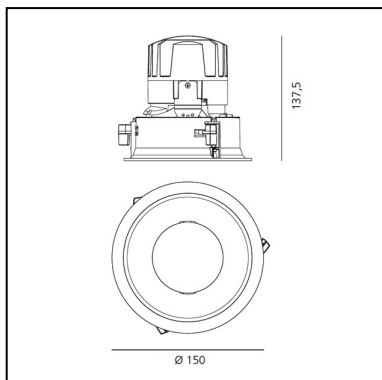

Everything 150 - Round - Trim - 46° 3000K - White/Black

Ernesto Gismondi

IP 20/44 

LUMINAIRE

- Watt: **24W**
- Voltage: **220-240 V**
- Delivered lumens output: **1677lm**
- CCT: **3000K**
- Efficiency: **61%**
- Efficacy: **69.88lm/W**
- CRI: **90**

DIMENSIONS

- Diameter: **cm 15**
- Cutout diameter: **cm 13.6**
- Recessed depth: **cm 13.7**
- Rotation: **360°**
- Cutout shape: **Rounded**
- Weight: **kg 0.3**
- Glow Wire Test: **850°**

SOURCES INCLUDED