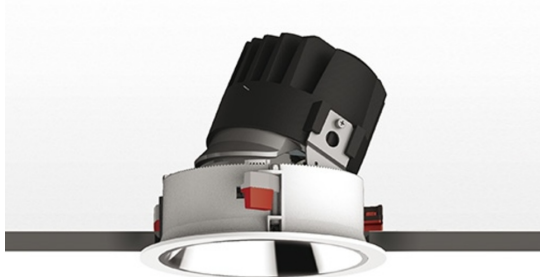

Everything 150 - Round - Trim - Adj - 18° 2700K - Black/Black

Ernesto Gismondi

DESCRIPTION

Everything is an innovative range of professional recessed light fittings created to deliver a high lighting performance, with an eye on energy saving and excellent visual comfort. A complete, flexible product range, extremely versatile in its many applications and able to meet challenging lighting performance criteria.

APP Compatible version on request.

IP 20/44 

LUMINAIRE

- Watt: **24W**
- Voltage: **220-240 V**
- Delivered lumens output: **1957lm**
- CCT: **2700K**
- Efficiency: **74%**
- Efficacy: **81.55lm/W**
- CRI: **90**

DIMENSIONS

- Diameter: **cm 15**
- Cutout diameter: **cm 13.6**
- Recessed depth: **cm 13.7**
- Inclination: **30°**
- Rotation: **360°**
- Cutout shape: **Rounded**
- Weight: **kg 0.3**
- Glow Wire Test: **850°**