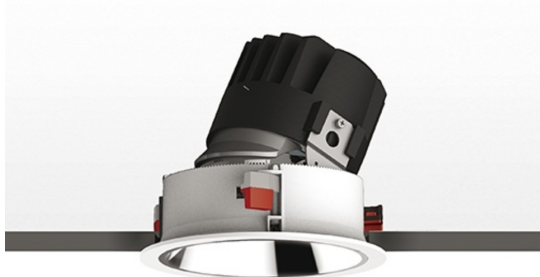

Everything 150 - Round - Trim - Adj - 18° 2700K - Black/Polished Metal

Ernesto Gismondi

DESCRIPTION

Everything is an innovative range of professional recessed light fittings created to deliver a high lighting performance, with an eye on energy saving and excellent visual comfort. A complete, flexible product range, extremely versatile in its many applications and able to meet challenging lighting performance criteria.

APP Compatible version on request.

IP 20/44 

LUMINAIRE

- Watt: **24W**
- Voltage: **220-240 V**
- Delivered lumens output: **2328lm**
- CCT: **2700K**
- Efficiency: **88%**
- Efficacy: **96.98lm/W**
- CRI: **90**

Notes

Driver 700mA SELV supplied separately.
APP Compatible version on request.

PRODUCT CODE: M323645

FEATURES

- Article Code: **M323645**
- Colour: **Black/Polished Metal**
- Installation: **Recessed**
- Material: **aluminium**
- Series: **Architectural Indoor**
- design by: **Ernesto Gismondi**

DIMENSIONS

- Diameter: **cm 15**
- Cutout diameter: **cm 13.6**
- Recessed depth: **cm 13.7**
- Inclination: **30°**
- Rotation: **360°**
- Cutout shape: **Rounded**
- Weight: **kg 0.3**
- Glow Wire Test: **850°**