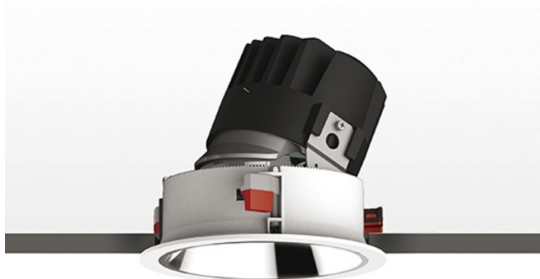

Everything 150 - Round - Trim - Adj - 18° 2700K - Silver/Black

Ernesto Gismondi

DESCRIPTION

Everything is an innovative range of professional recessed light fittings created to deliver a high lighting performance, with an eye on energy saving and excellent visual comfort. A complete, flexible product range, extremely versatile in its many applications and able to meet challenging lighting performance criteria.

APP Compatible version on request.

IP 20/44 

LUMINAIRE

- Watt: **24W**
- Voltage: **220-240 V**
- Delivered lumens output: **1957lm**
- CCT: **2700K**
- Efficiency: **74%**
- Efficacy: **81.55lm/W**
- CRI: **90**

DIMENSIONS

- Diameter: **cm 15**
- Cutout diameter: **cm 13.6**
- Recessed depth: **cm 13.7**
- Inclination: **30°**
- Rotation: **360°**
- Cutout shape: **Rounded**
- Weight: **kg 0.3**
- Glow Wire Test: **850°**