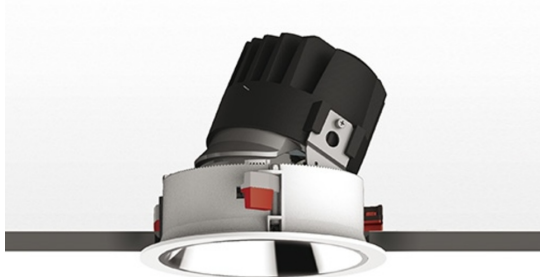

Everything 150 - Round - Trim - Adj - 18° 2700K - Silver/Polished Metal

Ernesto Gismondi

DESCRIPTION

Everything is an innovative range of professional recessed light fittings created to deliver a high lighting performance, with an eye on energy saving and excellent visual comfort. A complete, flexible product range, extremely versatile in its many applications and able to meet challenging lighting performance criteria.

APP Compatible version on request.

IP 20/44 

LUMINAIRE

- Watt: **24W**
- Voltage: **220-240 V**
- Delivered lumens output: **2328lm**
- CCT: **2700K**
- Efficiency: **88%**
- Efficacy: **96.98lm/W**
- CRI: **90**

Notes

Driver 700mA SELV supplied separately.
APP Compatible version on request.

PRODUCT CODE: M323665

FEATURES

- Article Code: **M323665**
- Colour: **Silver/Polished Metal**
- Installation: **Recessed**
- Material: **aluminium**
- Series: **Architectural Indoor**
- design by: **Ernesto Gismondi**

DIMENSIONS

- Diameter: **cm 15**
- Cutout diameter: **cm 13.6**
- Recessed depth: **cm 13.7**
- Inclination: **30°**
- Rotation: **360°**
- Cutout shape: **Rounded**
- Weight: **kg 0.3**
- Glow Wire Test: **850°**