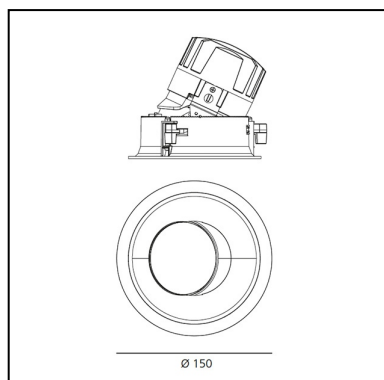

DESCRIPTION

Everything is an innovative range of professional recessed light fittings created to deliver a high lighting performance, with an eye on energy saving and excellent visual comfort. A complete, flexible product range, extremely versatile in its many applications and able to meet challenging lighting performance criteria.

APP Compatible version on request.

IP 20/44