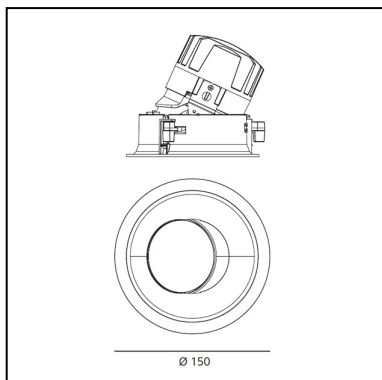

Everything 150 - Round - Trim - Adj - 18° 2700K - White/Black

Ernesto Gismondi

IP 20/44

LUMINAIRE

- Watt: **24W**
- Voltage: **220-240 V**
- Delivered lumens output: **1957lm**
- CCT: **2700K**
- Efficiency: **74%**
- Efficacy: **81.55lm/W**
- CRI: **90**

Notes

Driver 700mA SELV supplied separately.
APP Compatible version on request.

DESCRIPTION

Everything is an innovative range of professional recessed light fittings created to deliver a high lighting performance, with an eye on energy saving and excellent visual comfort. A complete, flexible product range, extremely versatile in its many applications and able to meet challenging lighting performance criteria.

APP Compatible version on request.

PRODUCT CODE: M323325

FEATURES

- Article Code: **M323325**
- Colour: **White/Black**
- Installation: **Recessed**
- Material: **aluminium**
- Series: **Architectural Indoor**
- design by: **Ernesto Gismondi**

DIMENSIONS

- Diameter: **cm 15**
- Cutout diameter: **cm 13.6**
- Recessed depth: **cm 13.7**
- Inclination: **30°**
- Rotation: **360°**
- Cutout shape: **Rounded**
- Weight: **kg 0.3**
- Glow Wire Test: **850°**

SOURCES INCLUDED

- Category: **Led**
- Number: **1**
- Watt: **24,4W**
- Color temperature (K): **2700K**
- Color Tolerance: **MacAdam 3SDCM**
- Service Life: **L80 (9K) 50000h**