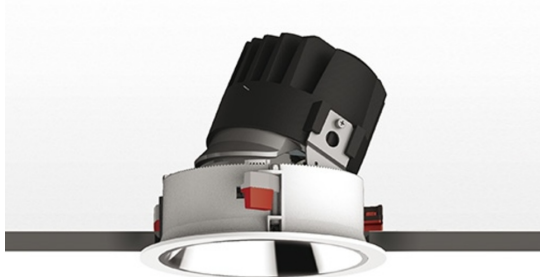

# Everything 150 - Round - Trim - Adj - 18° 2700K - White/Black

Ernesto Gismondi

IP 20/44 

## LUMINAIRE

- Watt: **24W**
- Voltage: **220-240 V**
- Delivered lumens output: **1957lm**
- CCT: **2700K**
- Efficiency: **74%**
- Efficacy: **81.55lm/W**
- CRI: **90**

## DESCRIPTION

Everything is an innovative range of professional recessed light fittings created to deliver a high lighting performance, with an eye on energy saving and excellent visual comfort. A complete, flexible product range, extremely versatile in its many applications and able to meet challenging lighting performance criteria.

## DIMENSIONS

- Diameter: **cm 15**
- Cutout diameter: **cm 13.6**
- Recessed depth: **cm 13.7**
- Inclination: **30°**
- Rotation: **360°**
- Cutout shape: **Rounded**
- Weight: **kg 0.3**
- Glow Wire Test: **850°**