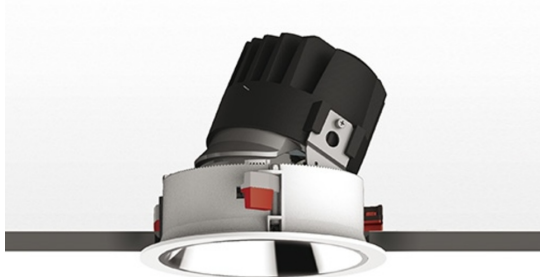

Everything 150 - Round - Trim - Adj - 18° 2700K - White/Polished Metal

Ernesto Gismondi

DESCRIPTION

Everything is an innovative range of professional recessed light fittings created to deliver a high lighting performance, with an eye on energy saving and excellent visual comfort. A complete, flexible product range, extremely versatile in its many applications and able to meet challenging lighting performance criteria.

APP Compatible version on request.

IP 20/44 

PRODUCT CODE: M323625

FEATURES

- Article Code: **M323625**
- Colour: **White/Polished Metal**
- Installation: **Recessed**
- Material: **aluminium**
- Series: **Architectural Indoor**
- design by: **Ernesto Gismondi**

DIMENSIONS

- Diameter: **cm 15**
- Cutout diameter: **cm 13.6**
- Recessed depth: **cm 13.7**
- Inclination: **30°**
- Rotation: **360°**
- Cutout shape: **Rounded**
- Weight: **kg 0.3**
- Glow Wire Test: **850°**