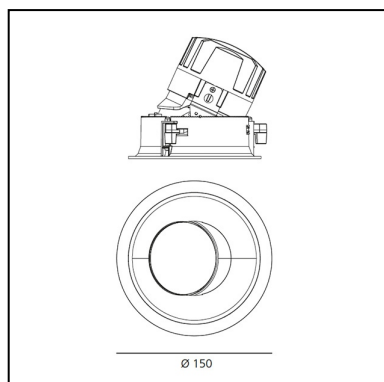

DESCRIPTION

Everything is an innovative range of professional recessed light fittings created to deliver a high lighting performance, with an eye on energy saving and excellent visual comfort. A complete, flexible product range, extremely versatile in its many applications and able to meet challenging lighting performance criteria.

APP Compatible version on request.

IP 20/44