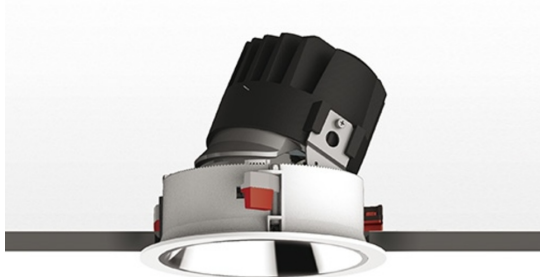

Everything 150 - Round - Trim - Adj - 18° 3000K - Black/Black

Ernesto Gismondi

DESCRIPTION

Everything is an innovative range of professional recessed light fittings created to deliver a high lighting performance, with an eye on energy saving and excellent visual comfort. A complete, flexible product range, extremely versatile in its many applications and able to meet challenging lighting performance criteria.

APP Compatible version on request.

IP 20/44 

LUMINAIRE

- Watt: **24W**
- Voltage: **220-240 V**
- Delivered lumens output: **2045lm**
- CCT: **3000K**
- Efficiency: **74%**
- Efficacy: **85.19lm/W**
- CRI: **90**

DIMENSIONS

- Diameter: **cm 15**
- Cutout diameter: **cm 13.6**
- Recessed depth: **cm 13.7**
- Inclination: **30°**
- Rotation: **360°**
- Cutout shape: **Rounded**
- Weight: **kg 0.3**
- Glow Wire Test: **850°**