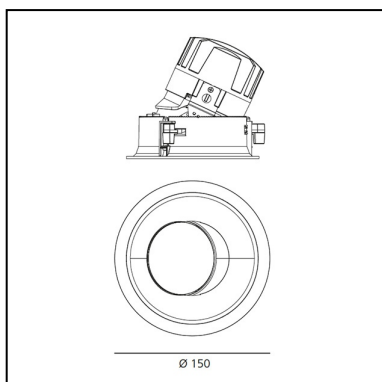

Everything 150 - Round - Trim - Adj - 18° 3000K - Black/Polished Metal

Ernesto Gismondi

IP 20/44 

LUMINAIRE

- Watt: **24W**
- Voltage: **220-240 V**
- Delivered lumens output: **2431lm**
- CCT: **3000K**
- Efficiency: **88%**
- Efficacy: **101.31lm/W**
- CRI: **90**

DIMENSIONS

- Diameter: **cm 15**
- Cutout diameter: **cm 13.6**
- Recessed depth: **cm 13.7**
- Inclination: **30°**
- Rotation: **360°**
- Cutout shape: **Rounded**
- Weight: **kg 0.3**
- Glow Wire Test: **850°**