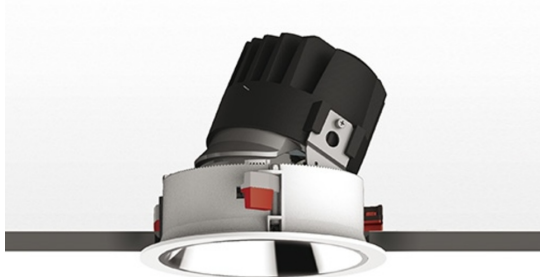

Everything 150 - Round - Trim - Adj - 18° 3000K - Black/Polished Metal

Ernesto Gismondi

IP 20/44 

LUMINAIRE

- Watt: **24W**
- Voltage: **220-240 V**
- Delivered lumens output: **2431lm**
- CCT: **3000K**
- Efficiency: **88%**
- Efficacy: **101.31lm/W**
- CRI: **90**

Notes

Driver 700mA SELV supplied separately.
APP Compatible version on request.

DESCRIPTION

Everything is an innovative range of professional recessed light fittings created to deliver a high lighting performance, with an eye on energy saving and excellent visual comfort. A complete, flexible product range, extremely versatile in its many applications and able to meet challenging lighting performance criteria.

DIMENSIONS

- Diameter: **cm 15**
- Cutout diameter: **cm 13.6**
- Recessed depth: **cm 13.7**
- Inclination: **30°**
- Rotation: **360°**
- Cutout shape: **Rounded**
- Weight: **kg 0.3**
- Glow Wire Test: **850°**