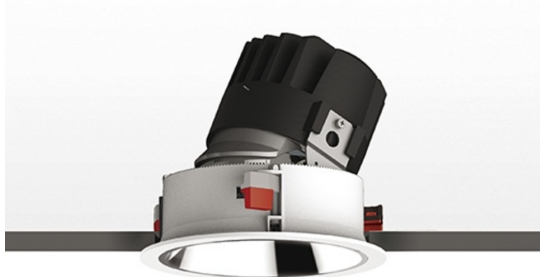

# Everything 150 - Round - Trim - Adj - 18° 3000K - Silver/Black

Ernesto Gismondi

## DESCRIPTION

Everything is an innovative range of professional recessed light fittings created to deliver a high lighting performance, with an eye on energy saving and excellent visual comfort. A complete, flexible product range, extremely versatile in its many applications and able to meet challenging lighting performance criteria.

## DIMENSIONS

- Diameter: **cm 15**
- Cutout diameter: **cm 13.6**
- Recessed depth: **cm 13.7**
- Inclination: **30°**
- Rotation: **360°**
- Cutout shape: **Rounded**
- Weight: **kg 0.3**
- Glow Wire Test: **850°**