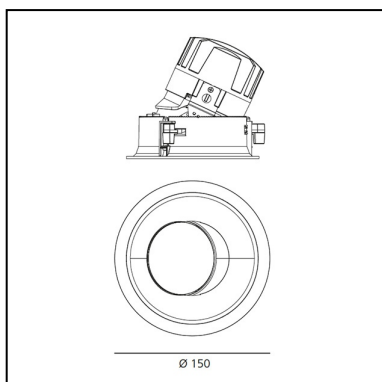

Everything 150 - Round - Trim - Adj - 18° 3000K - Silver/Polished Metal

Ernesto Gismondi

IP 20/44 

LUMINAIRE

- Watt: **24W**
- Voltage: **220-240 V**
- Delivered lumens output: **2431lm**
- CCT: **3000K**
- Efficiency: **89%**
- Efficacy: **101.31lm/W**
- CRI: **90**

DIMENSIONS

- Diameter: **cm 15**
- Cutout diameter: **cm 13.6**
- Recessed depth: **cm 13.7**
- Inclination: **30°**
- Rotation: **360°**
- Cutout shape: **Rounded**
- Weight: **kg 0.3**
- Glow Wire Test: **850°**