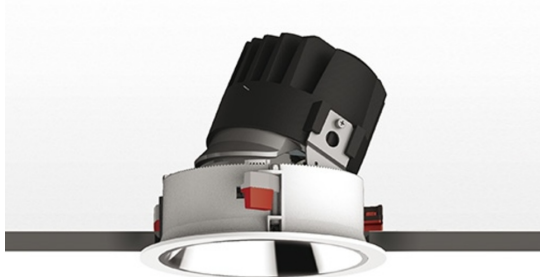

Everything 150 - Round - Trim - Adj - 18° 3000K - Silver/Polished Metal

Ernesto Gismondi

IP 20/44 

LUMINAIRE

- Watt: **24W**
- Voltage: **220-240 V**
- Delivered lumens output: **2431lm**
- CCT: **3000K**
- Efficiency: **89%**
- Efficacy: **101.31lm/W**
- CRI: **90**

Notes

Driver 700mA SELV supplied separately.
APP Compatible version on request.

DESCRIPTION

Everything is an innovative range of professional recessed light fittings created to deliver a high lighting performance, with an eye on energy saving and excellent visual comfort. A complete, flexible product range, extremely versatile in its many applications and able to meet challenging lighting performance criteria.

APP Compatible version on request.

PRODUCT CODE: M261265

FEATURES

- Article Code: **M261265**
- Colour: **Silver/Polished Metal**
- Installation: **Recessed**
- Material: **aluminium**
- Series: **Architectural Indoor**
- design by: **Ernesto Gismondi**

DIMENSIONS

- Diameter: **cm 15**
- Cutout diameter: **cm 13.6**
- Recessed depth: **cm 13.7**
- Inclination: **30°**
- Rotation: **360°**
- Cutout shape: **Rounded**
- Weight: **kg 0.3**
- Glow Wire Test: **850°**