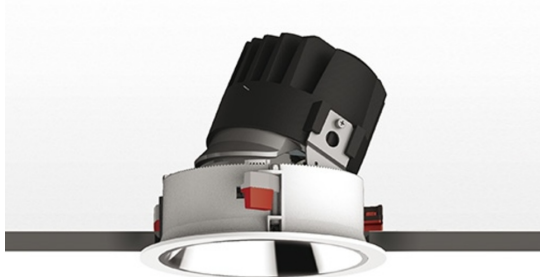

Everything 150 - Round - Trim - Adj - 18° 3000K - White/Black

Ernesto Gismondi

IP 20/44 

LUMINAIRE

- Watt: **24W**
- Voltage: **220-240 V**
- Delivered lumens output: **2045lm**
- CCT: **3000K**
- Efficiency: **75%**
- Efficacy: **85.19lm/W**
- CRI: **90**

Notes

Driver 700mA SELV supplied separately.
APP Compatible version on request.

DESCRIPTION

Everything is an innovative range of professional recessed light fittings created to deliver a high lighting performance, with an eye on energy saving and excellent visual comfort. A complete, flexible product range, extremely versatile in its many applications and able to meet challenging lighting performance criteria.

DIMENSIONS

- Diameter: **cm 15**
- Cutout diameter: **cm 13.6**
- Recessed depth: **cm 13.7**
- Inclination: **30°**
- Rotation: **360°**
- Cutout shape: **Rounded**
- Weight: **kg 0.3**
- Glow Wire Test: **850°**