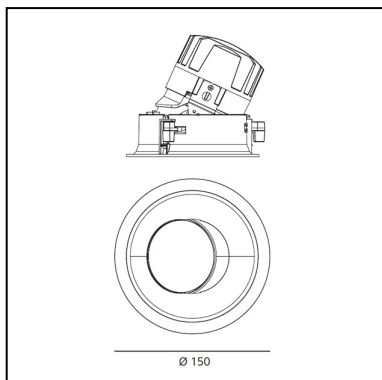

Everything 150 - Round - Trim - Adj - 18° 3000K - White/Black

Ernesto Gismondi

IP 20/44 

LUMINAIRE

- Watt: **24W**
- Voltage: **220-240 V**
- Delivered lumens output: **2045lm**
- CCT: **3000K**
- Efficiency: **75%**
- Efficacy: **85.19lm/W**
- CRI: **90**

DIMENSIONS

- Diameter: **cm 15**
- Cutout diameter: **cm 13.6**
- Recessed depth: **cm 13.7**
- Inclination: **30°**
- Rotation: **360°**
- Cutout shape: **Rounded**
- Weight: **kg 0.3**
- Glow Wire Test: **850°**