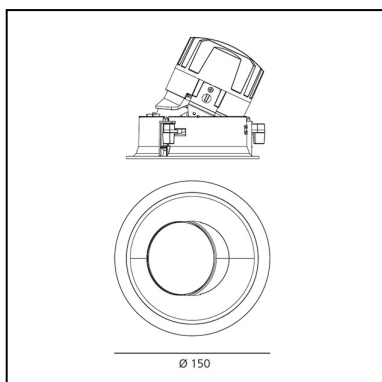

Everything 150 - Round - Trim - Adj - 18° 3000K - White/Polished Metal

Ernesto Gismondi

IP 20/44 

LUMINAIRE

- Watt: **24W**
- Voltage: **220-240 V**
- Delivered lumens output: **2431lm**
- CCT: **3000K**
- Efficiency: **89%**
- Efficacy: **101.31lm/W**
- CRI: **90**

DIMENSIONS

- Diameter: **cm 15**
- Cutout diameter: **cm 13.6**
- Recessed depth: **cm 13.7**
- Inclination: **30°**
- Rotation: **360°**
- Cutout shape: **Rounded**
- Weight: **kg 0.3**
- Glow Wire Test: **850°**