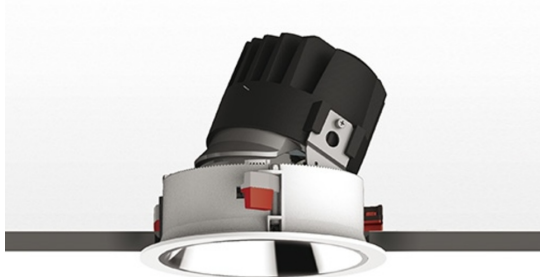

Everything 150 - Round - Trim - Adj - 18° 3000K - White/Polished Metal

Ernesto Gismondi

IP 20/44 

LUMINAIRE

- Watt: **24W**
- Voltage: **220-240 V**
- Delivered lumens output: **2431lm**
- CCT: **3000K**
- Efficiency: **89%**
- Efficacy: **101.31lm/W**
- CRI: **90**

Notes

Driver 700mA SELV supplied separately.
APP Compatible version on request.

DESCRIPTION

Everything is an innovative range of professional recessed light fittings created to deliver a high lighting performance, with an eye on energy saving and excellent visual comfort. A complete, flexible product range, extremely versatile in its many applications and able to meet challenging lighting performance criteria.

APP Compatible version on request.

PRODUCT CODE: M261225

FEATURES

- Article Code: **M261225**
- Colour: **White/Polished Metal**
- Installation: **Recessed**
- Material: **aluminium**
- Series: **Architectural Indoor**
- design by: **Ernesto Gismondi**

DIMENSIONS

- Diameter: **cm 15**
- Cutout diameter: **cm 13.6**
- Recessed depth: **cm 13.7**
- Inclination: **30°**
- Rotation: **360°**
- Cutout shape: **Rounded**
- Weight: **kg 0.3**
- Glow Wire Test: **850°**