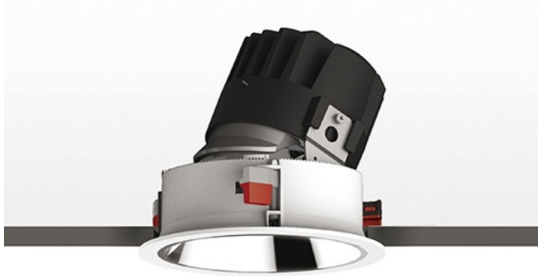

Everything 150 - Round - Trim - Adj - 28° 2700K - Black/Black

Ernesto Gismondi

DESCRIPTION

Everything is an innovative range of professional recessed light fittings created to deliver a high lighting performance, with an eye on energy saving and excellent visual comfort. A complete, flexible product range, extremely versatile in its many applications and able to meet challenging lighting performance criteria.

APP Compatible version on request.

IP 20/44 

LUMINAIRE

- Watt: **24W**
- Voltage: **220-240 V**
- Delivered lumens output: **1957lm**
- CCT: **2700K**
- Efficiency: **74%**
- Efficacy: **81.55lm/W**
- CRI: **90**

DIMENSIONS

- Diameter: **cm 15**
- Cutout diameter: **cm 13.6**
- Recessed depth: **cm 13.7**
- Inclination: **30°**
- Rotation: **360°**
- Cutout shape: **Rounded**
- Weight: **kg 0.3**
- Glow Wire Test: **850°**