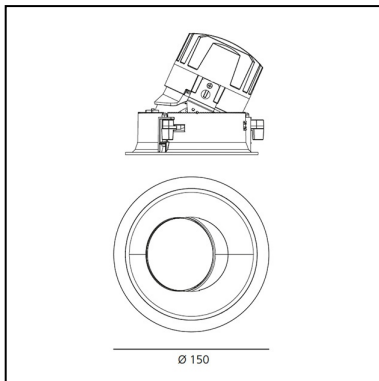

DESCRIPTION

Everything is an innovative range of professional recessed light fittings created to deliver a high lighting performance, with an eye on energy saving and excellent visual comfort. A complete, flexible product range, extremely versatile in its many applications and able to meet challenging lighting performance criteria.

APP Compatible version on request.

IP 20/44