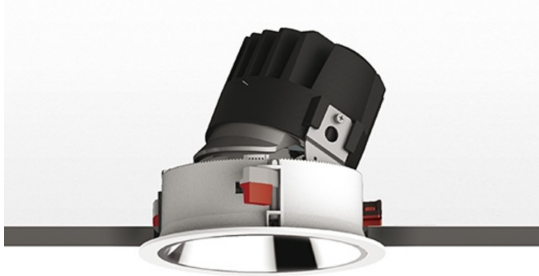

Everything 150 - Round - Trim - Adj - 28° 2700K - Black/Polished Metal

Ernesto Gismondi

DESCRIPTION

Everything is an innovative range of professional recessed light fittings created to deliver a high lighting performance, with an eye on energy saving and excellent visual comfort. A complete, flexible product range, extremely versatile in its many applications and able to meet challenging lighting performance criteria.

APP Compatible version on request.

IP 20/44 

LUMINAIRE

- Watt: **24W**
- Voltage: **220-240 V**
- Delivered lumens output: **1812lm**
- CCT: **2700K**
- Efficiency: **69%**
- Efficacy: **75.49lm/W**
- CRI: **90**

Notes

Driver 700mA SELV supplied separately.
APP Compatible version on request.

PRODUCT CODE: M323845

FEATURES

- Article Code: **M323845**
- Colour: **Black/Polished Metal**
- Installation: **Recessed**
- Material: **aluminium**
- Series: **Architectural Indoor**
- design by: **Ernesto Gismondi**

DIMENSIONS

- Diameter: **cm 15**
- Cutout diameter: **cm 13.6**
- Recessed depth: **cm 13.7**
- Inclination: **30°**
- Rotation: **360°**
- Cutout shape: **Rounded**
- Weight: **kg 0.3**
- Glow Wire Test: **850°**