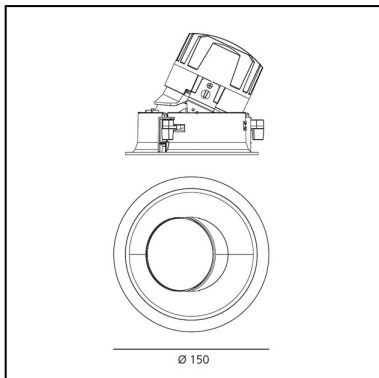

DESCRIPTION

Everything is an innovative range of professional recessed light fittings created to deliver a high lighting performance, with an eye on energy saving and excellent visual comfort. A complete, flexible product range, extremely versatile in its many applications and able to meet challenging lighting performance criteria.

APP Compatible version on request.

IP 20/44