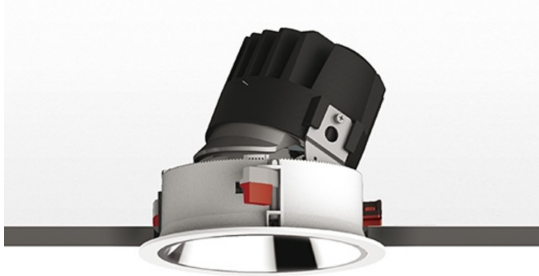

Everything 150 - Round - Trim - Adj - 28° 2700K - Silver/Black

Ernesto Gismondi

DESCRIPTION

Everything is an innovative range of professional recessed light fittings created to deliver a high lighting performance, with an eye on energy saving and excellent visual comfort. A complete, flexible product range, extremely versatile in its many applications and able to meet challenging lighting performance criteria.

APP Compatible version on request.

IP 20/44 

LUMINAIRE

- Watt: **24W**
- Voltage: **220-240 V**
- Delivered lumens output: **1727lm**
- CCT: **2700K**
- Efficiency: **65%**
- Efficacy: **71.97lm/W**
- CRI: **90**

DIMENSIONS

- Diameter: **cm 15**
- Cutout diameter: **cm 13.6**
- Recessed depth: **cm 13.7**
- Inclination: **30°**
- Rotation: **360°**
- Cutout shape: **Rounded**
- Weight: **kg 0.3**
- Glow Wire Test: **850°**