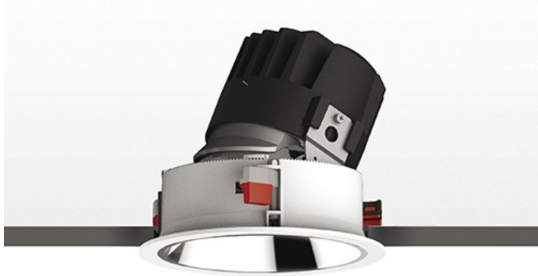

Everything 150 - Round - Trim - Adj - 28° 2700K - Silver/Polished Metal

Ernesto Gismondi

DESCRIPTION

Everything is an innovative range of professional recessed light fittings created to deliver a high lighting performance, with an eye on energy saving and excellent visual comfort. A complete, flexible product range, extremely versatile in its many applications and able to meet challenging lighting performance criteria.

APP Compatible version on request.

IP 20/44 

LUMINAIRE

- Watt: **24W**
- Voltage: **220-240 V**
- Delivered lumens output: **1812lm**
- CCT: **2700K**
- Efficiency: **69%**
- Efficacy: **75.49lm/W**
- CRI: **90**

Notes

Driver 700mA SELV supplied separately.
APP Compatible version on request.

PRODUCT CODE: M323865

FEATURES

- Article Code: **M323865**
- Colour: **Silver/Polished Metal**
- Installation: **Recessed**
- Material: **aluminium**
- Series: **Architectural Indoor**
- design by: **Ernesto Gismondi**

DIMENSIONS

- Diameter: **cm 15**
- Cutout diameter: **cm 13.6**
- Recessed depth: **cm 13.7**
- Inclination: **30°**
- Rotation: **360°**
- Cutout shape: **Rounded**
- Weight: **kg 0.3**
- Glow Wire Test: **850°**