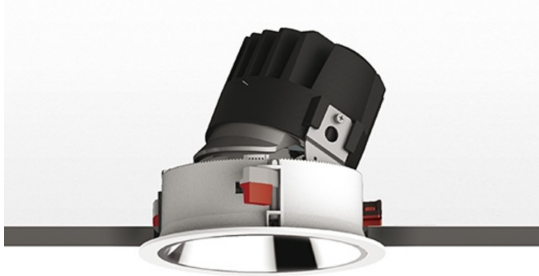

Everything 150 - Round - Trim - Adj - 28° 2700K - White/Black

Ernesto Gismondi

DESCRIPTION

Everything is an innovative range of professional recessed light fittings created to deliver a high lighting performance, with an eye on energy saving and excellent visual comfort. A complete, flexible product range, extremely versatile in its many applications and able to meet challenging lighting performance criteria.

APP Compatible version on request.

IP 20/44 

LUMINAIRE

- Watt: **24W**
- Voltage: **220-240 V**
- Delivered lumens output: **1727lm**
- CCT: **2700K**
- Efficiency: **65%**
- Efficacy: **71.97lm/W**
- CRI: **90**

DIMENSIONS

- Diameter: **cm 15**
- Cutout diameter: **cm 13.6**
- Recessed depth: **cm 13.7**
- Inclination: **30°**
- Rotation: **360°**
- Cutout shape: **Rounded**
- Weight: **kg 0.3**
- Glow Wire Test: **850°**