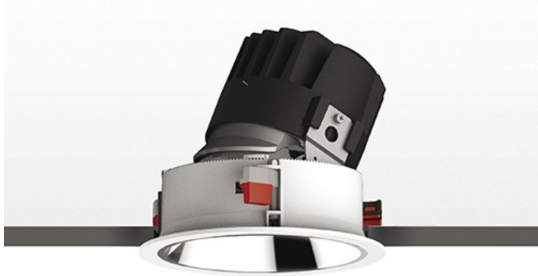

Everything 150 - Round - Trim - Adj - 28° 2700K - White/Polished Metal

Ernesto Gismondi

DESCRIPTION

Everything is an innovative range of professional recessed light fittings created to deliver a high lighting performance, with an eye on energy saving and excellent visual comfort. A complete, flexible product range, extremely versatile in its many applications and able to meet challenging lighting performance criteria.

APP Compatible version on request.

IP 20/44 

LUMINAIRE

- Watt: **24W**
- Voltage: **220-240 V**
- Delivered lumens output: **1812lm**
- CCT: **2700K**
- Efficiency: **69%**
- Efficacy: **75.49lm/W**
- CRI: **90**

Notes

Driver 700mA SELV supplied separately.
APP Compatible version on request.

PRODUCT CODE: M323825

FEATURES

- Article Code: **M323825**
- Colour: **White/Polished Metal**
- Installation: **Recessed**
- Material: **aluminium**
- Series: **Architectural Indoor**
- design by: **Ernesto Gismondi**

DIMENSIONS

- Diameter: **cm 15**
- Cutout diameter: **cm 13.6**
- Recessed depth: **cm 13.7**
- Inclination: **30°**
- Rotation: **360°**
- Cutout shape: **Rounded**
- Weight: **kg 0.3**
- Glow Wire Test: **850°**