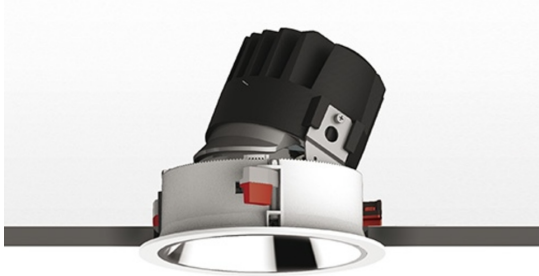

Everything 150 - Round - Trim - Adj - 28° 3000K - Black/Black

Ernesto Gismondi

DESCRIPTION

Everything is an innovative range of professional recessed light fittings created to deliver a high lighting performance, with an eye on energy saving and excellent visual comfort. A complete, flexible product range, extremely versatile in its many applications and able to meet challenging lighting performance criteria.

APP Compatible version on request.

IP 20/44 

LUMINAIRE

- Watt: **24W**
- Voltage: **220-240 V**
- Delivered lumens output: **1804lm**
- CCT: **3000K**
- Efficiency: **65%**
- Efficacy: **75.18lm/W**
- CRI: **90**

DIMENSIONS

- Diameter: **cm 15**
- Cutout diameter: **cm 13.6**
- Recessed depth: **cm 13.7**
- Inclination: **30°**
- Rotation: **360°**
- Cutout shape: **Rounded**
- Weight: **kg 0.3**
- Glow Wire Test: **850°**