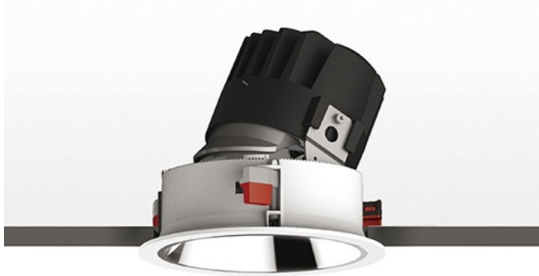

Everything 150 - Round - Trim - Adj - 28° 3000K - Black/Polished Metal

Ernesto Gismondi

DESCRIPTION

Everything is an innovative range of professional recessed light fittings created to deliver a high lighting performance, with an eye on energy saving and excellent visual comfort. A complete, flexible product range, extremely versatile in its many applications and able to meet challenging lighting performance criteria.

APP Compatible version on request.

IP 20/44 

LUMINAIRE

- Watt: **24W**
- Voltage: **220-240 V**
- Delivered lumens output: **1893lm**
- CCT: **3000K**
- Efficiency: **69%**
- Efficacy: **78.86lm/W**
- CRI: **90**

Notes

Driver 700mA SELV supplied separately.
APP Compatible version on request.

PRODUCT CODE: M261645

FEATURES

- Article Code: **M261645**
- Colour: **Black/Polished Metal**
- Installation: **Recessed**
- Material: **aluminium**
- Series: **Architectural Indoor**
- design by: **Ernesto Gismondi**

DIMENSIONS

- Diameter: **cm 15**
- Cutout diameter: **cm 13.6**
- Recessed depth: **cm 13.7**
- Inclination: **30°**
- Rotation: **360°**
- Cutout shape: **Rounded**
- Weight: **kg 0.3**
- Glow Wire Test: **850°**