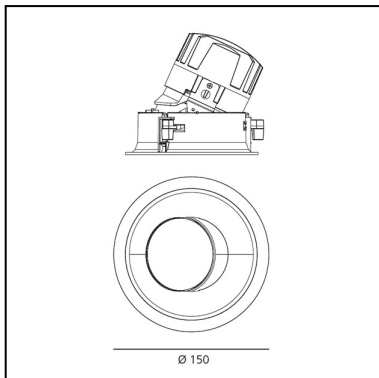

Everything 150 - Round - Trim - Adj - 28° 3000K - Silver/Black

Ernesto Gismondi

IP 20/44 

LUMINAIRE

- Watt: **24W**
- Voltage: **220-240 V**
- Delivered lumens output: **1804lm**
- CCT: **3000K**
- Efficiency: **66%**
- Efficacy: **75.18lm/W**
- CRI: **90**

DIMENSIONS

- Diameter: **cm 15**
- Cutout diameter: **cm 13.6**
- Recessed depth: **cm 13.7**
- Inclination: **30°**
- Rotation: **360°**
- Cutout shape: **Rounded**
- Weight: **kg 0.3**
- Glow Wire Test: **850°**