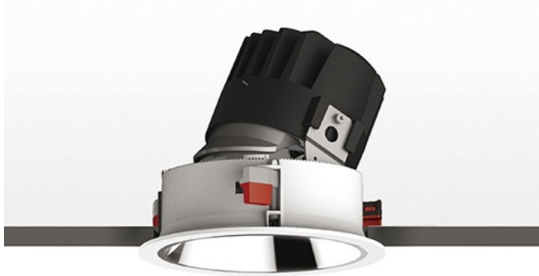

Everything 150 - Round - Trim - Adj - 28° 3000K - Silver/Black

Ernesto Gismondi

IP 20/44 

LUMINAIRE

- Watt: **24W**
- Voltage: **220-240 V**
- Delivered lumens output: **1804lm**
- CCT: **3000K**
- Efficiency: **66%**
- Efficacy: **75.18lm/W**
- CRI: **90**

Notes

Driver 700mA SELV supplied separately.
APP Compatible version on request.

DESCRIPTION

Everything is an innovative range of professional recessed light fittings created to deliver a high lighting performance, with an eye on energy saving and excellent visual comfort. A complete, flexible product range, extremely versatile in its many applications and able to meet challenging lighting performance criteria.

DIMENSIONS

- Diameter: **cm 15**
- Cutout diameter: **cm 13.6**
- Recessed depth: **cm 13.7**
- Inclination: **30°**
- Rotation: **360°**
- Cutout shape: **Rounded**
- Weight: **kg 0.3**
- Glow Wire Test: **850°**