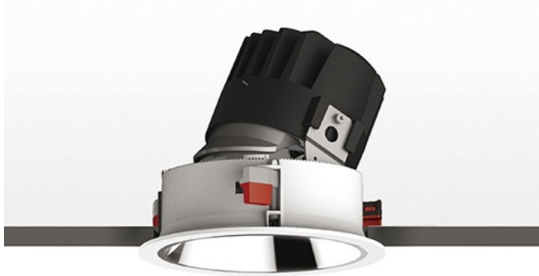

Everything 150 - Round - Trim - Adj - 28° 3000K - Silver/Polished Metal

Ernesto Gismondi

IP 20/44 

LUMINAIRE

- Watt: **24W**
- Voltage: **220-240 V**
- Delivered lumens output: **1893lm**
- CCT: **3000K**
- Efficiency: **69%**
- Efficacy: **78.86lm/W**
- CRI: **90**

Notes

Driver 700mA SELV supplied separately.
APP Compatible version on request.

DESCRIPTION

Everything is an innovative range of professional recessed light fittings created to deliver a high lighting performance, with an eye on energy saving and excellent visual comfort. A complete, flexible product range, extremely versatile in its many applications and able to meet challenging lighting performance criteria.

APP Compatible version on request.

PRODUCT CODE: M261665

FEATURES

- Article Code: **M261665**
- Colour: **Silver/Polished Metal**
- Installation: **Recessed**
- Material: **aluminium**
- Series: **Architectural Indoor**
- design by: **Ernesto Gismondi**

DIMENSIONS

- Diameter: **cm 15**
- Cutout diameter: **cm 13.6**
- Recessed depth: **cm 13.7**
- Inclination: **30°**
- Rotation: **360°**
- Cutout shape: **Rounded**
- Weight: **kg 0.3**
- Glow Wire Test: **850°**