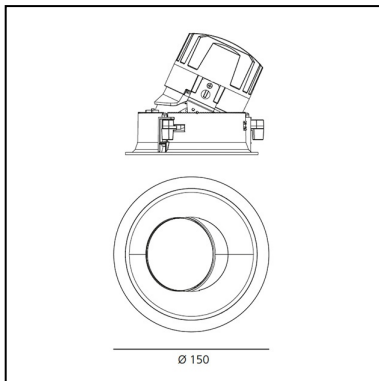

Everything 150 - Round - Trim - Adj - 28° 3000K - Silver/Polished Metal

Ernesto Gismondi

IP 20/44 

LUMINAIRE

- Watt: **24W**
- Voltage: **220-240 V**
- Delivered lumens output: **1893lm**
- CCT: **3000K**
- Efficiency: **69%**
- Efficacy: **78.86lm/W**
- CRI: **90**

DIMENSIONS

- Diameter: **cm 15**
- Cutout diameter: **cm 13.6**
- Recessed depth: **cm 13.7**
- Inclination: **30°**
- Rotation: **360°**
- Cutout shape: **Rounded**
- Weight: **kg 0.3**
- Glow Wire Test: **850°**