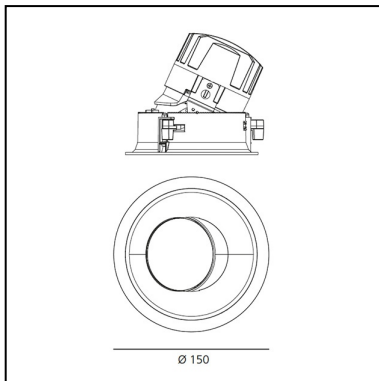

Everything 150 - Round - Trim - Adj - 28° 3000K - White/Black

Ernesto Gismondi

IP 20/44 

LUMINAIRE

- Watt: **24W**
- Voltage: **220-240 V**
- Delivered lumens output: **1804lm**
- CCT: **3000K**
- Efficiency: **66%**
- Efficacy: **75.18lm/W**
- CRI: **90**

DIMENSIONS

- Diameter: **cm 15**
- Cutout diameter: **cm 13.6**
- Recessed depth: **cm 13.7**
- Inclination: **30°**
- Rotation: **360°**
- Cutout shape: **Rounded**
- Weight: **kg 0.3**
- Glow Wire Test: **850°**