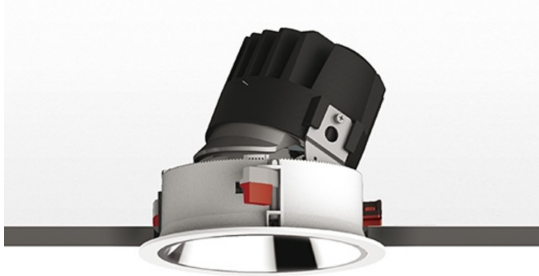

Everything 150 - Round - Trim - Adj - 28° 3000K - White/Black

Ernesto Gismondi

IP 20/44 

LUMINAIRE

- Watt: **24W**
- Voltage: **220-240 V**
- Delivered lumens output: **1804lm**
- CCT: **3000K**
- Efficiency: **66%**
- Efficacy: **75.18lm/W**
- CRI: **90**

Notes

Driver 700mA SELV supplied separately.
APP Compatible version on request.

DESCRIPTION

Everything is an innovative range of professional recessed light fittings created to deliver a high lighting performance, with an eye on energy saving and excellent visual comfort. A complete, flexible product range, extremely versatile in its many applications and able to meet challenging lighting performance criteria.

DIMENSIONS

- Diameter: **cm 15**
- Cutout diameter: **cm 13.6**
- Recessed depth: **cm 13.7**
- Inclination: **30°**
- Rotation: **360°**
- Cutout shape: **Rounded**
- Weight: **kg 0.3**
- Glow Wire Test: **850°**