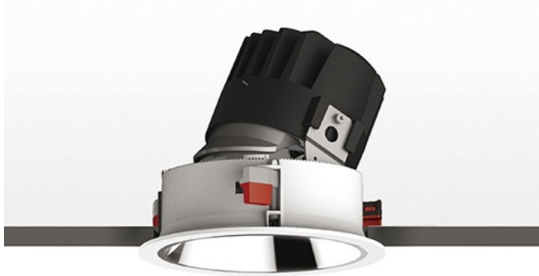

Everything 150 - Round - Trim - Adj - 28° 3000K - White/Polished Metal

Ernesto Gismondi

DESCRIPTION

Everything is an innovative range of professional recessed light fittings created to deliver a high lighting performance, with an eye on energy saving and excellent visual comfort. A complete, flexible product range, extremely versatile in its many applications and able to meet challenging lighting performance criteria.

APP Compatible version on request.

IP 20/44 

LUMINAIRE

- Watt: **24W**
- Voltage: **220-240 V**
- Delivered lumens output: **1893lm**
- CCT: **3000K**
- Efficiency: **69%**
- Efficacy: **78.86lm/W**
- CRI: **90**

Notes

Driver 700mA SELV supplied separately.
APP Compatible version on request.

PRODUCT CODE: M261625

FEATURES

- Article Code: **M261625**
- Colour: **White/Polished Metal**
- Installation: **Recessed**
- Material: **aluminium**
- Series: **Architectural Indoor**
- design by: **Ernesto Gismondi**

DIMENSIONS

- Diameter: **cm 15**
- Cutout diameter: **cm 13.6**
- Recessed depth: **cm 13.7**
- Inclination: **30°**
- Rotation: **360°**
- Cutout shape: **Rounded**
- Weight: **kg 0.3**
- Glow Wire Test: **850°**