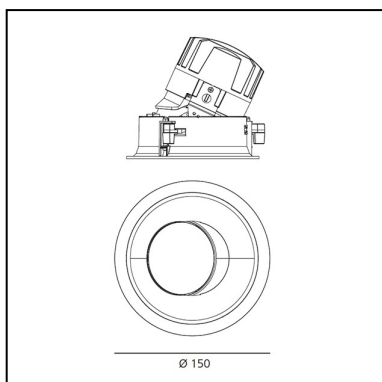

LUMINAIRE

- Watt: **24W**
- Voltage: **220-240 V**
- Delivered lumens output: **1606lm**
- CCT: **2700K**
- Efficiency: **61%**
- Efficacy: **66.90lm/W**
- CRI: **90**

Notes

Driver 700mA SELV supplied separately.
APP Compatible version on request.