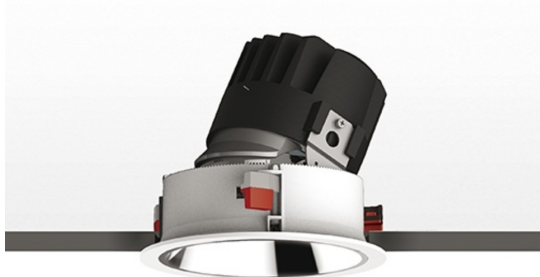

# Everything 150 - Round - Trim - Adj - 46° 2700K - Black/Black

Ernesto Gismondi

## DESCRIPTION

Everything is an innovative range of professional recessed light fittings created to deliver a high lighting performance, with an eye on energy saving and excellent visual comfort. A complete, flexible product range, extremely versatile in its many applications and able to meet challenging lighting performance criteria.

## DIMENSIONS

- Diameter: **cm 15**
- Cutout diameter: **cm 13.6**
- Recessed depth: **cm 13.7**
- Inclination: **30°**
- Rotation: **360°**
- Cutout shape: **Rounded**
- Weight: **kg 0.3**
- Glow Wire Test: **850°**