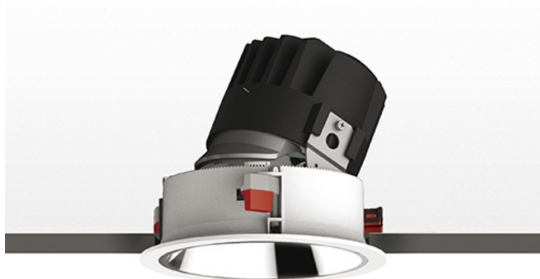

Everything 150 - Round - Trim - Adj - 46° 2700K - Silver/Black

Ernesto Gismondi

DESCRIPTION

Everything is an innovative range of professional recessed light fittings created to deliver a high lighting performance, with an eye on energy saving and excellent visual comfort. A complete, flexible product range, extremely versatile in its many applications and able to meet challenging lighting performance criteria.

DIMENSIONS

- Diameter: **cm 15**
- Cutout diameter: **cm 13.6**
- Recessed depth: **cm 13.7**
- Inclination: **30°**
- Rotation: **360°**
- Cutout shape: **Rounded**
- Weight: **kg 0.3**
- Glow Wire Test: **850°**