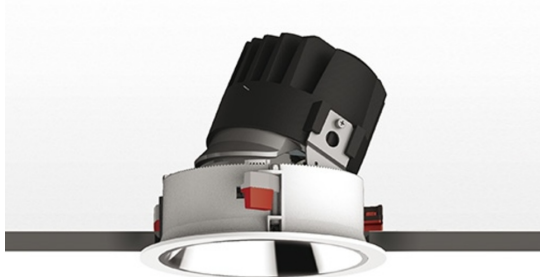

Everything 150 - Round - Trim - Adj - 46° 2700K - White/Black

Ernesto Gismondi

DESCRIPTION

Everything is an innovative range of professional recessed light fittings created to deliver a high lighting performance, with an eye on energy saving and excellent visual comfort. A complete, flexible product range, extremely versatile in its many applications and able to meet challenging lighting performance criteria.

APP Compatible version on request.

IP 20/44 

PRODUCT CODE: M323525

FEATURES

- Article Code: **M323525**
- Colour: **White/Black**
- Installation: **Recessed**
- Material: **aluminium**
- Series: **Architectural Indoor**
- design by: **Ernesto Gismondi**

DIMENSIONS

- Diameter: **cm 15**
- Cutout diameter: **cm 13.6**
- Recessed depth: **cm 13.7**
- Inclination: **30°**
- Rotation: **360°**
- Cutout shape: **Rounded**
- Weight: **kg 0.3**
- Glow Wire Test: **850°**