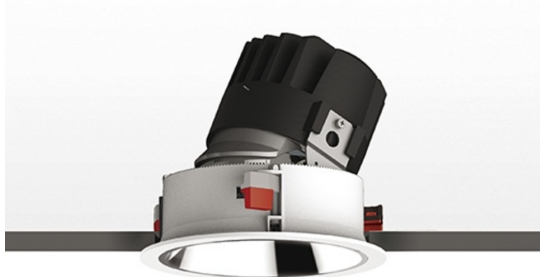

Everything 150 - Round - Trim - Adj - 46° 3000K - Black/Black

Ernesto Gismondi

DESCRIPTION

Everything is an innovative range of professional recessed light fittings created to deliver a high lighting performance, with an eye on energy saving and excellent visual comfort. A complete, flexible product range, extremely versatile in its many applications and able to meet challenging lighting performance criteria.

DIMENSIONS

- Diameter: **cm 15**
- Cutout diameter: **cm 13.6**
- Recessed depth: **cm 13.7**
- Inclination: **30°**
- Rotation: **360°**
- Cutout shape: **Rounded**
- Weight: **kg 0.3**
- Glow Wire Test: **850°**