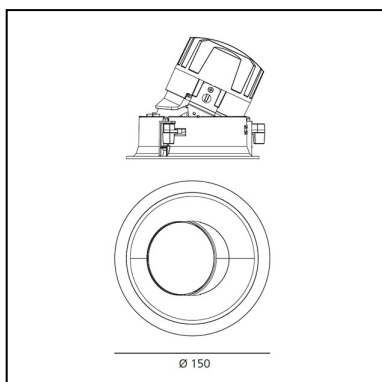

DESCRIPTION

Everything is an innovative range of professional recessed light fittings created to deliver a high lighting performance, with an eye on energy saving and excellent visual comfort. A complete, flexible product range, extremely versatile in its many applications and able to meet challenging lighting performance criteria.

APP Compatible version on request.

IP 20/44