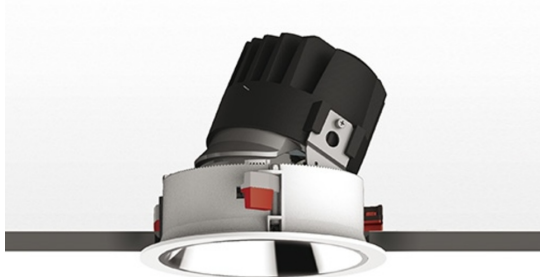

Everything 150 - Round - Trim - Adj - 46° 3000K - Silver/Black

Ernesto Gismondi

DESCRIPTION

Everything is an innovative range of professional recessed light fittings created to deliver a high lighting performance, with an eye on energy saving and excellent visual comfort. A complete, flexible product range, extremely versatile in its many applications and able to meet challenging lighting performance criteria.

APP Compatible version on request.

IP 20/44 

LUMINAIRE

- Watt: **24W**
- Voltage: **220-240 V**
- Delivered lumens output: **1677lm**
- CCT: **3000K**
- Efficiency: **61%**
- Efficacy: **69.88lm/W**
- CRI: **90**

Notes

Driver 700mA SELV supplied separately.
APP Compatible version on request.

PRODUCT CODE: M261065

FEATURES

- Article Code: **M261065**
- Colour: **Silver/Black**
- Installation: **Recessed**
- Material: **aluminium**
- Series: **Architectural Indoor**
- design by: **Ernesto Gismondi**

DIMENSIONS

- Diameter: **cm 15**
- Cutout diameter: **cm 13.6**
- Recessed depth: **cm 13.7**
- Inclination: **30°**
- Rotation: **360°**
- Cutout shape: **Rounded**
- Weight: **kg 0.3**
- Glow Wire Test: **850°**