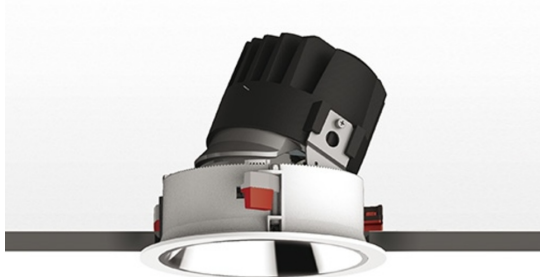

Everything 150 - Round - Trim - Adj - 46° 3000K - White/Black

Ernesto Gismondi