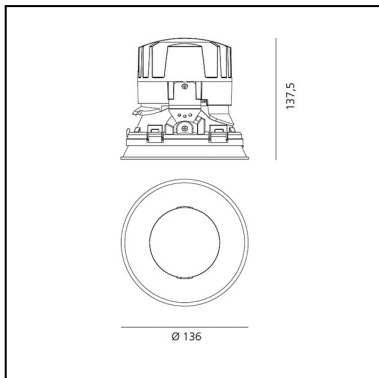

DESCRIPTION

Everything is an innovative range of professional recessed light fittings created to deliver a high lighting performance, with an eye on energy saving and excellent visual comfort. A complete, flexible product range, extremely versatile in its many applications and able to meet challenging lighting performance criteria.

APP Compatible version on request.

IP 20/44