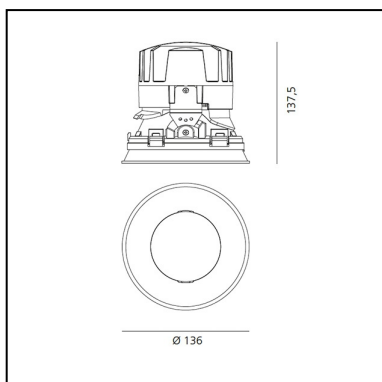

Everything 150 - Round - Trimless - 18° 3000K - Black

Ernesto Gismondi

IP 20/44 

LUMINAIRE

- Watt: **24W**
- Voltage: **220-240 V**
- Delivered lumens output: **2045lm**
- CCT: **3000K**
- Efficiency: **75%**
- Efficacy: **85.19lm/W**
- CRI: **90**

DIMENSIONS

- Diameter: **cm 13.6**
- Cutout diameter: **cm 13.6**
- Recessed depth: **cm 13.7**
- Rotation: **360°**
- Cutout shape: **Rounded**
- Weight: **kg 0.3**
- Glow Wire Test: **850°**

SOURCES INCLUDED