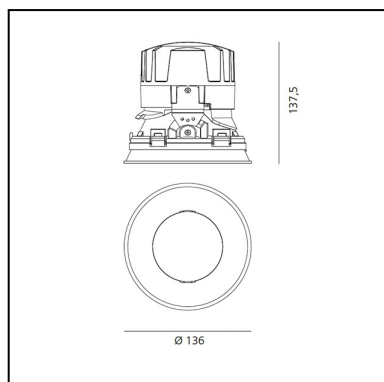

APP Compatible version on request.

IP 20/44 

LUMINAIRE

- Watt: **24W**
- Voltage: **220-240 V**
- Delivered lumens output: **2431lm**
- CCT: **3000K**
- Efficiency: **89%**
- Efficacy: **101.31lm/W**
- CRI: **90**

DIMENSIONS

- Diameter: **cm 13.6**
- Cutout diameter: **cm 13.6**
- Recessed depth: **cm 13.7**
- Rotation: **360°**
- Cutout shape: **Rounded**
- Weight: **kg 0.3**
- Glow Wire Test: **850°**

SOURCES INCLUDED