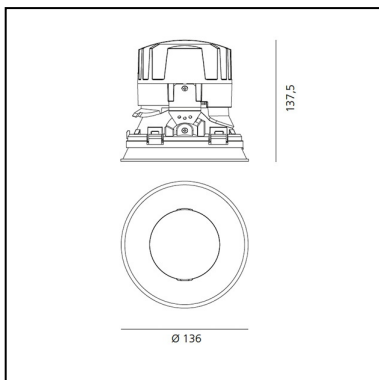

APP Compatible version on request.

IP 20/44 

LUMINAIRE

- Watt: **24W**
- Voltage: **220-240 V**
- Delivered lumens output: **1727lm**
- CCT: **2700K**
- Efficiency: **65%**
- Efficacy: **71.97lm/W**
- CRI: **90**

DIMENSIONS

- Diameter: **cm 13.6**
- Cutout diameter: **cm 13.6**
- Recessed depth: **cm 13.7**
- Rotation: **360°**
- Cutout shape: **Rounded**
- Weight: **kg 0.3**
- Glow Wire Test: **850°**

SOURCES INCLUDED