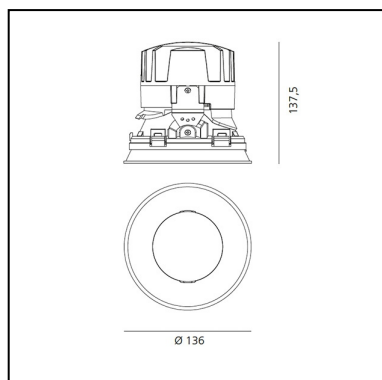

APP Compatible version on request.

IP 20/44 

LUMINAIRE

- Watt: **24W**
- Voltage: **220-240 V**
- Delivered lumens output: **1812lm**
- CCT: **2700K**
- Efficiency: **69%**
- Efficacy: **75.49lm/W**
- CRI: **90**

DIMENSIONS

- Diameter: **cm 13.6**
- Cutout diameter: **cm 13.6**
- Recessed depth: **cm 13.7**
- Rotation: **360°**
- Cutout shape: **Rounded**
- Weight: **kg 0.3**
- Glow Wire Test: **850°**

SOURCES INCLUDED