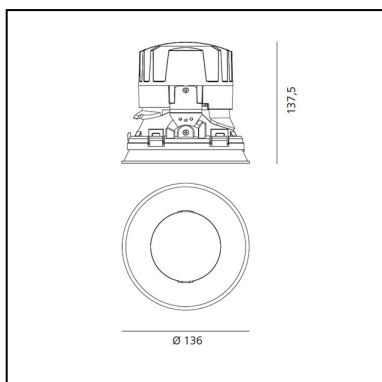

Everything 150 - Round - Trimless - 28° 3000K - Black

Ernesto Gismondi

IP 20/44

LUMINAIRE

- Watt: **24W**
- Voltage: **220-240 V**
- Delivered lumens output: **1804lm**
- CCT: **3000K**
- Efficiency: **66%**
- Efficacy: **75.18lm/W**
- CRI: **90**

Notes

Driver 700mA SELV supplied separately.
Fitting to be completed with installation frame for recessing into ceiling.
APP Compatible version on request.

DESCRIPTION

Everything is an innovative range of professional recessed light fittings created to deliver a high lighting performance, with an eye on energy saving and excellent visual comfort. A complete, flexible product range, extremely versatile in its many applications and able to meet challenging lighting performance criteria.

APP Compatible version on request.

PRODUCT CODE: M262000

FEATURES

- Article Code: **M262000**
- Colour: **Black**
- Installation: **Recessed**
- Material: **aluminium**
- Series: **Architectural Indoor**
- design by: **Ernesto Gismondi**

DIMENSIONS

- Diameter: **cm 13.6**
- Cutout diameter: **cm 13.6**
- Recessed depth: **cm 13.7**
- Rotation: **360°**
- Cutout shape: **Rounded**
- Weight: **kg 0.3**
- Glow Wire Test: **850°**

SOURCES INCLUDED

- Category: **Led**
- Number: **1**
- Watt: **24,4W**
- Color temperature (K): **3000K**
- Color Tolerance: **MacAdam 3SDCM**
- Service Life: **L80 (9K) 50000h**