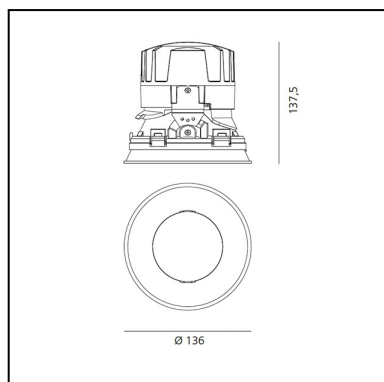

APP Compatible version on request.

IP 20/44 

LUMINAIRE

- Watt: **24W**
- Voltage: **220-240 V**
- Delivered lumens output: **1893lm**
- CCT: **3000K**
- Efficiency: **69%**
- Efficacy: **78.86lm/W**
- CRI: **90**

DIMENSIONS

- Diameter: **cm 13.6**
- Cutout diameter: **cm 13.6**
- Recessed depth: **cm 13.7**
- Rotation: **360°**
- Cutout shape: **Rounded**
- Weight: **kg 0.3**
- Glow Wire Test: **850°**

SOURCES INCLUDED