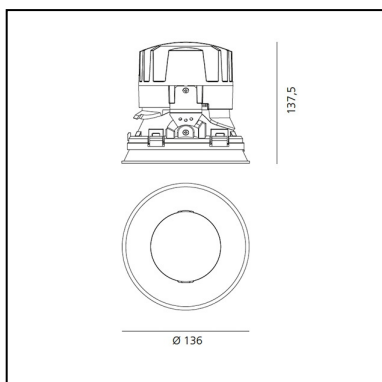

Everything 150 - Round - Trimless - 46° 2700K - Black

Ernesto Gismondi

IP 20/44 

LUMINAIRE

- Watt: **24W**
- Voltage: **220-240 V**
- Delivered lumens output: **1606lm**
- CCT: **2700K**
- Efficiency: **61%**
- Efficacy: **66.90lm/W**
- CRI: **90**

DIMENSIONS

- Diameter: **cm 13.6**
- Cutout diameter: **cm 13.6**
- Recessed depth: **cm 13.7**
- Rotation: **360°**
- Cutout shape: **Rounded**
- Weight: **kg 0.3**
- Glow Wire Test: **850°**

SOURCES INCLUDED