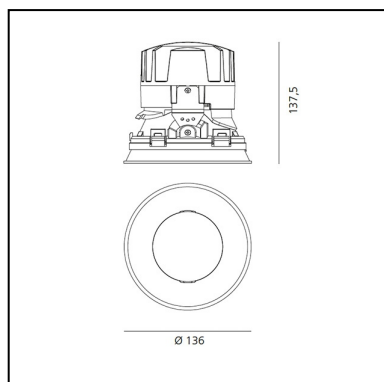

APP Compatible version on request.

IP 20/44 

LUMINAIRE

- Watt: **24W**
- Voltage: **220-240 V**
- Delivered lumens output: **1677lm**
- CCT: **3000K**
- Efficiency: **61%**
- Efficacy: **69.88lm/W**
- CRI: **90**

DIMENSIONS

- Diameter: **cm 13.6**
- Cutout diameter: **cm 13.6**
- Recessed depth: **cm 13.7**
- Rotation: **360°**
- Cutout shape: **Rounded**
- Weight: **kg 0.3**
- Glow Wire Test: **850°**

SOURCES INCLUDED