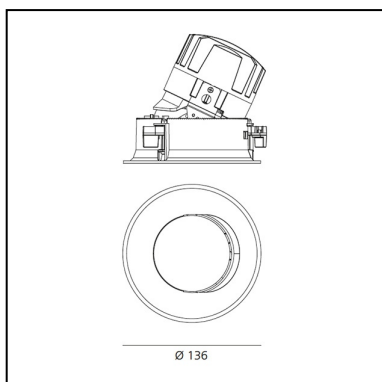

DESCRIPTION

Everything is an innovative range of professional recessed light fittings created to deliver a high lighting performance, with an eye on energy saving and excellent visual comfort. A complete, flexible product range, extremely versatile in its many applications and able to meet challenging lighting performance criteria.

APP Compatible version on request.

IP 20/44