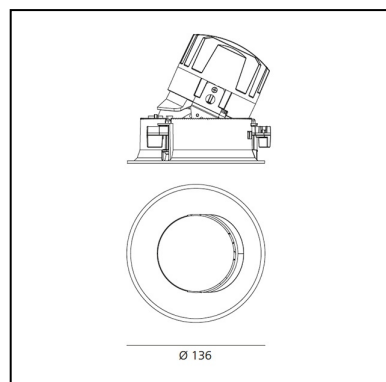

LUMINAIRE

- Watt: **24W**
- Voltage: **220-240 V**
- Delivered lumens output: **2045lm**
- CCT: **3000K**
- Efficiency: **75%**
- Efficacy: **85.19lm/W**
- CRI: **90**

Notes

Driver 700mA SELV supplied separately.
Fitting to be completed with installation frame for recessing into ceiling.
APP Compatible version on request.