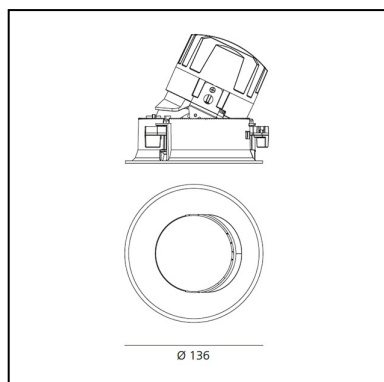

LUMINAIRE

- Watt: **24W**
- Voltage: **220-240 V**
- Delivered lumens output: **1893lm**
- CCT: **3000K**
- Efficiency: **69%**
- Efficacy: **78.86lm/W**
- CRI: **90**

Notes

Driver 700mA SELV supplied separately.
Fitting to be completed with installation frame for recessing into ceiling.
APP Compatible version on request.