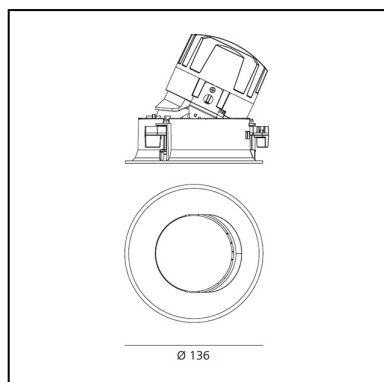

LUMINAIRE

- Watt: **24W**
- Voltage: **220-240 V**
- Delivered lumens output: **1606lm**
- CCT: **2700K**
- Efficiency: **61%**
- Efficacy: **66.90lm/W**
- CRI: **90**

Notes

Driver 700mA SELV supplied separately.
Fitting to be completed with installation frame for recessing into ceiling.
APP Compatible version on request.