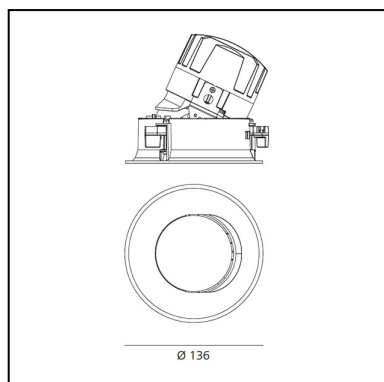

LUMINAIRE

- Watt: **24W**
- Voltage: **220-240 V**
- Delivered lumens output: **1677lm**
- CCT: **3000K**
- Efficiency: **61%**
- Efficacy: **69.88lm/W**
- CRI: **90**

Notes

Driver 700mA SELV supplied separately.
Fitting to be completed with installation frame for recessing into ceiling.
APP Compatible version on request.